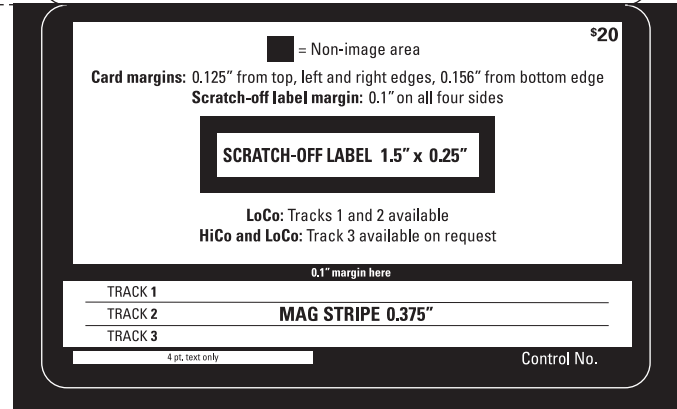

DIAGRAM NOT ACTUAL SIZE

Front

5.9" Detachable

plus : fulfillment • tipping • flow wrapping • commercial printing : more

Back

\$20

Take advantage of Pentagon's A to Z workflow

We produce, wrap and package: phone, cellular, transit, Internet, loyalty, membership and gift cards.

- All styles available: CR80, detachables, cards and carriers, custom designs
- Plastic or paper, 10-30 pt.
- Four high-speed variable data personalization lines with high-resolution (DoD) available
- Regular security scratch-off and high security sandwich scratch-off
- Magnetic stripe application: LoCo/HiCo encoding
- Military grade PIN encryption.
- Two flow-wrapping/over-wrapping lines
- Batch-wrapper
- Customized packaging
- Video surveillance
- 24/7 controlled access

Other Pentagon services

- Commercial printing including Point-of-Sale
- Tipping - Pick & Place Feeder available • **New:** Fulfillment

\$20

Card margins: 0.125" from top, left and right edges, 0.156" from bottom edge
Scratch-off label margin: 0.1" on all four sides

SCRATCH-OFF LABEL 1.5" x 0.25"

LoCo: Tracks 1 and 2 available
HiCo and LoCo: Track 3 available on request

0.1" margin here

TRACK 1
TRACK 2 **MAG STRIPE 0.375"**
TRACK 3

4 pt, text only

Control No.

10 pt Bold Sans Serif Denomination Number
(This number is part of our in-line verification process. Any cards without a printed denomination number on the ink-jet side, run the risk of incorrect PINning)