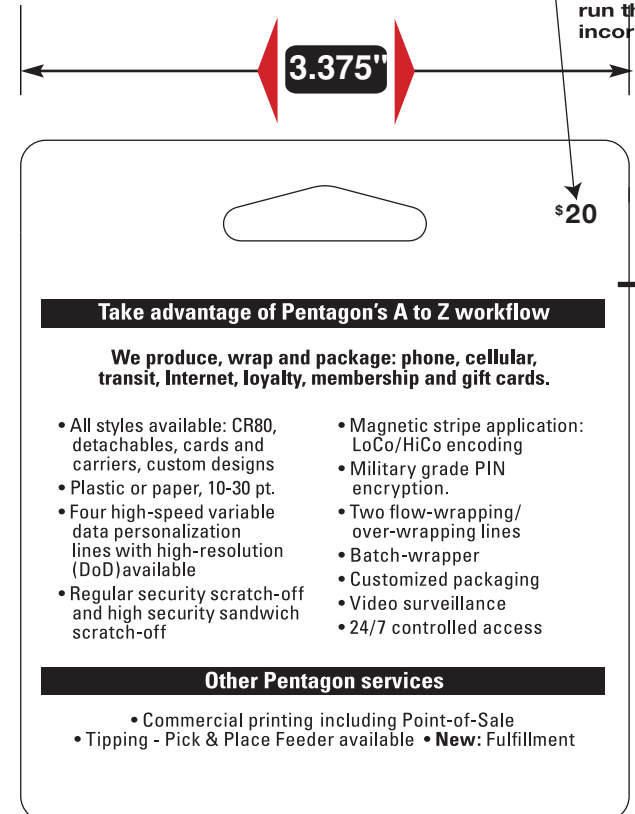

DIAGRAM NOT ACTUAL SIZE

Front

5.9" Detachable

plus : fulfillment • tipping • flow wrapping • commercial printing : more

Back

\$20

Take advantage of Pentagon's A to Z workflow

We produce, wrap and package: phone, cellular, transit, Internet, loyalty, membership and gift cards.

- All styles available: CR80, detachables, cards and carriers, custom designs
- Plastic or paper, 10-30 pt.
- Four high-speed variable data personalization lines with high-resolution (DoD) available
- Regular security scratch-off and high security sandwich scratch-off
- Magnetic stripe application: LoCo/HiCo encoding
- Military grade PIN encryption.
- Two flow-wrapping/over-wrapping lines
- Batch-wrapper
- Customized packaging
- Video surveillance
- 24/7 controlled access

Other Pentagon services

- Commercial printing including Point-of-Sale
- Tipping - Pick & Place Feeder available • **New:** Fulfillment

\$20

Card margins: 0.125" from top, left and right edges, 0.156" from bottom edge
Scratch-off label margin: 0.1" on all four sides

SCRATCH-OFF LABEL 1.5" x 0.25"

LoCo: Tracks 1 and 2 available
HiCo and LoCo: Track 3 available on request

0.1" margin here

TRACK 1
TRACK 2 **MAG STRIPE 0.375"**
TRACK 3

4 pt, text only

Control No.

10 pt Bold Sans Serif Denomination Number
(This number is part of our in-line verification process. Any cards without a printed denomination number on the ink-jet side, run the risk of incorrect PINning)