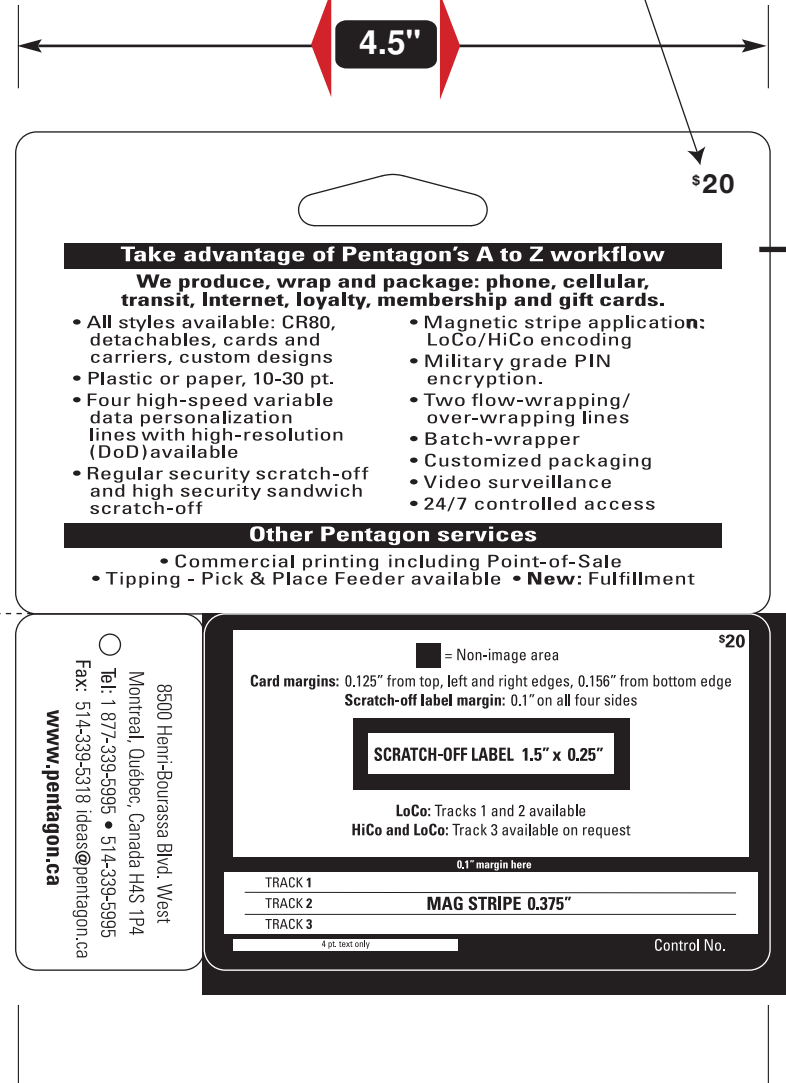

DIAGRAM NOT ACTUAL SIZE

Front

Back

10 pt Bold Sans Serif Denomination Number
 (This number is part of our in-line verification process. Any cards without a printed denomination number on the ink-jet side, run the risk of incorrect PINning)

5"

4.5"

3.014"

2.2312"

perforation