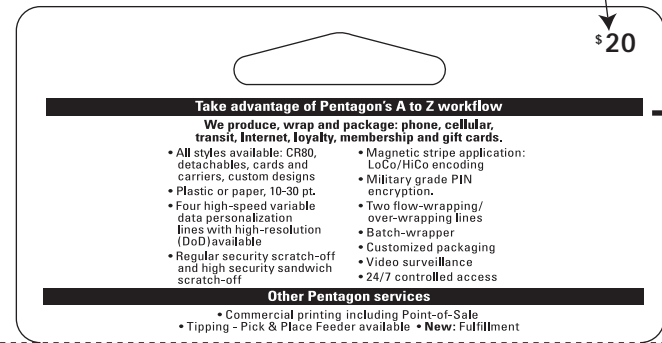

Front

Back

10 pt Bold Sans Serif
Denomination Number
(This number is part of our in-line verification process. Any cards without a printed denomination number on the ink-jet side, run the risk of incorrect PINning)

Mini Detachable

plus : fulfillment • tipping • flow wrapping • commercial printing : more

perforation